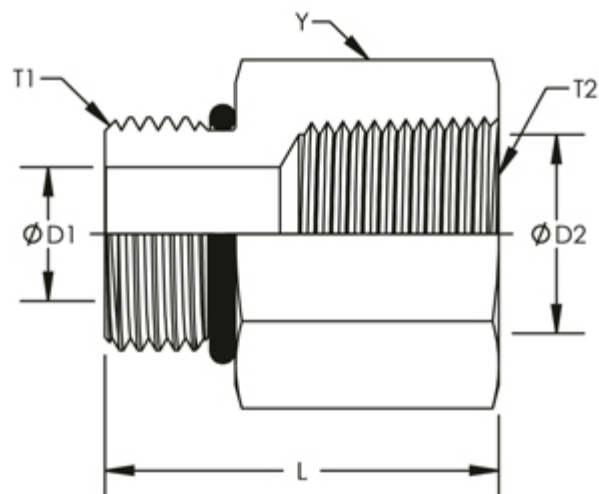

Check the items you wish to purchase, then click

Features:

SAE O-Ring Boss ORB Male to NPTF Pipe Female Adapter (Stainless)

Material: 316 Stainless Steel

Standards: ASME B1.20.1, SAE AS71051

Intercomparable: AEROQUIP 2216, PARKER F50G-SS, SSP GCF

Product Details:

Pressure Ratings:

SAE J514 Pressure Ratings					
Nom. SAE Dash Size	Nom. Tube O.D. Inches	37 Degree Flare Straight Thread	Nom. Pipe Size	SAE Standard Thread Union & Bulkhead (PSI)	Fittings With Pipe Threads (PSI)
2	1/8	5/16"-24	1/8"	5000	5000
3	3/16	3/8"-24	1/8"	5000	5000
4	1/4	7/16"-20	1/8"	5000	5000
5	5/16	1/2"-20	1/8"	5000	5000
6	3/8	9/16"-18	1/4"	5000	5000
8	1/2	3/4"-16	3/8"	4500	4000
10	5/8	7/8"-14	1/2"	3500	3000
12	3/4	1 1/16"-12	3/4"	3500	3000
14	7/8	1 3/16"-12	3/4"	3000	2500
16	1	1 5/16"-12	1"	3000	2000
20	1 1/4	1 5/8"-12	1 1/4"	2500	1150
24	1 1/2	1 7/8"-12	1 1/2"	2000	1000
32	2	2 1/2"-12	2"	1500	1000

NOTE: Since many factors influence the pressure at which a system will or will not perform satisfactory, values shown in this table should not be construed as guaranteed minimum.

Dimensional Drawings:

ITEM #	MB-1	FP-2	THREAD-1	THREAD-2	A
SS-6405-02-02	1/8	1/8	5/16-24	1/8-27	-
SS-6405-04-02	1/4	1/8	7/16-20	1/8-27	0.97
SS-6405-04-04	1/4	1/4	7/16-20	1/4-18	1.287
SS-6405-06-04	3/8	1/4	7/16-20	1/4-18	1.18
SS-6405-06-06	3/8	3/8	9/16-18	3/8-18	1.351
SS-6405-06-08	3/8	1/2	9/16-18	1/2-14	1.603
SS-6405-08-02	1/2	1/8	9/16-18	1/8-27	1.444
SS-6405-08-04	1/2	1/4	3/4-16	1/4-18	1.02
SS-6405-08-06	1/2	3/8	3/4-16	3/8-18	1.26
SS-6405-08-08	1/2	1/2	3/4-16	1/2-14	1.448
SS-6405-08-12	1/2	3/4	3/4-16	3/4-14	-
SS-6405-10-04	5/8	1/4	7/8-14	1/4-18	0.93
SS-6405-10-06	5/8	3/8	7/8-14	3/8-18	1.28
SS-6405-10-08	5/8	1/2	7/8-14	1/2-14	1.55
SS-6405-10-12	5/8	3/4	7/8-14	3/4-12	1.64
SS-6405-12-04	3/4	1/4	1 1/16-12	1/4-18	1.09