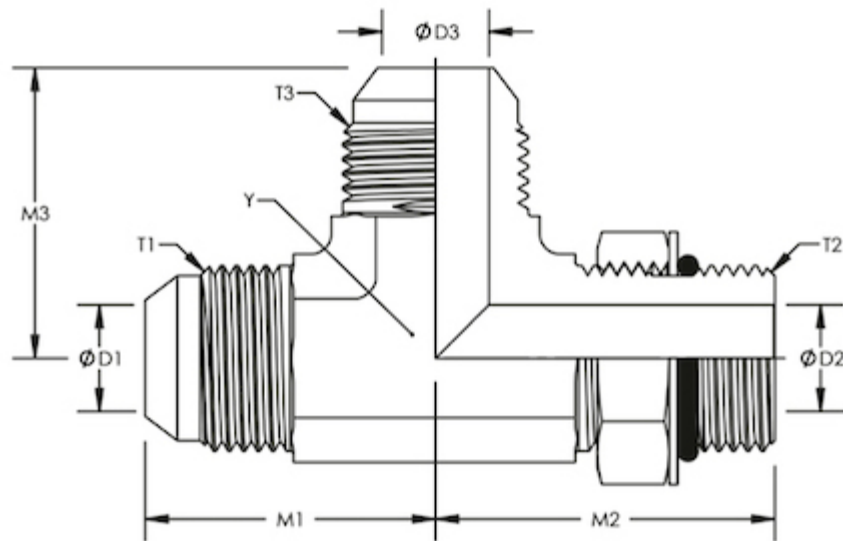

Product Details:

Pressure Ratings:

SAE J514 Pressure Ratings					
Nom. Size	Nom. Tube O.D. Inches	37 Degree Flare Straight Thread	Nom. Pipe Size	SAE St. Threads Union & Bulthead (PSI)	Fittings With Pipe Threads (PSI)
2	1/8	5/16"-24	1/8"	5000	5000
3	3/16	3/8"-24	1/8"	5000	5000
4	1/4	7/16"-20	1/8"	5000	5000
5	5/16	1/2"-20	1/8"	5000	5000
6	3/8	9/16"-18	1/4"	5000	5000
8	1/2	3/4"-16	3/8"	4500	4000
10	5/8	7/8"-14	1/2"	3500	3000

Dimensional Drawings:

PART NO.	MJ-1	MB-2	MJ-3	THREAD-1	THREAD-2	THREAD-3	A	B
SS-6804-04-04-04	1/4	1/4	1/4	7/16-20	7/16-20	7/16-20	1.054	0.95
SS-6804-06-06-06	3/8	3/8	3/8	9/16-18	9/16-18	9/16-18	1.282	1.09
SS-6804-08-08-08	1/2	1/2	1/2	3/4-16	3/4-16	3/4-16	1.484	1.288
SS-6804-10-10-10	5/8	5/8	5/8	7/8-14	7/8-14	7/8-14	1.45	1.701
SS-6804-12-12-12	3/4	3/4	3/4	1 1/16-12	1 1/16-12	1 1/16-12	1.936	1.673
SS-6804-16-16-16	1	1	1	1 5/16-12	1 5/16-12	1 5/16-12	2.036	1.867
SS-6804-20-20-20	1 1/4	1 1/4	1 1/4	1 5/8-12	1 5/8-12	1 5/8-12	2.316	2.086
SS-6804-24-24-24	1 1/2	1 1/2	1 1/2	1 7/8-12	1 7/8-12	1 7/8-12	2.33	2.39
SS-6804-32-32-32	2	2	2	2 1/2-12	2 1/2-12	2 1/2-12	3.06	2.89